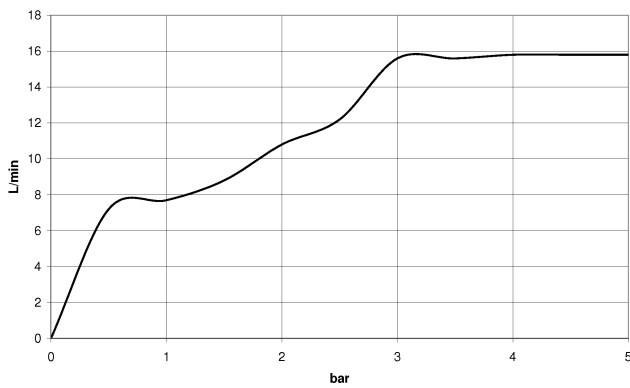

Flow rate chart

Certificates

LGA_29984.

DVGW_DW-
6517DN0129.

WRAS_2210003.