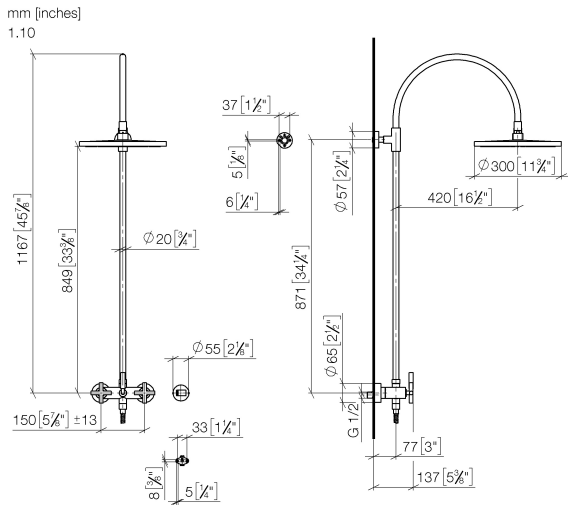

TARA Showerpipe with shower mixer 300 mm - Chrome

TARA

ST 050 308 4892

TARA Showerpipe with shower mixer 300 mm - Chrome

TARA

ST 050 308 4892

ST 050 308 4892

mm [inches]

- shower with fixed riser projection 420mm
- overhead shower: rain flow
- rain shower Ø 300 mm
- rain shower with anti-scale system
- max. rainshower flow 14 l/min
- Function from: 10 l/min
- rotary diverter for fixed-riser shower/hand shower
- height of fittings up to rain shower (bottom edge) 850mm
- height of fittings up to top edge of elbow 1167mm
- rosette for shower holder Ø 55mm
- rosette for wall mounting Ø 57mm
- rosette for shower mixer Ø 65mm
- gauge 150 mm - 13 mm
- 1500 mm metal shower hose
- 1/2" connection
- Pipe diameter 20 mm
- quick clearing

TARA Showerpipe with shower mixer 300 mm - Chrome

TARA

ST 050 308 4892

ST 050 308 4892

Flow rate chart

Certificates

Belgaqua_24-004- LGA_38664.
27_8.

ST 050 308 4892

Spare parts list

No.	Item Number	Name	Quantity used	Delivery time
1	04 12 05 091 00-00	shower	1	10
2	09 23 01 039 90	sieve	1	2
3	09 24 03 177 20-00	adaptor	1	10
4	04 28 22 097 20-00	spout	1	10
5	90 14 10 011 00 90	seal	1	2
6	90 17 11 037 00-00	holder	1	10
7	90 28 22 096 00-00	pipe	1	10
8	04 17 10 020 01-00	fitting	1	10
9	90 14 20 026 00 90	seal	1	2
10	28 050 892-00	TARA Wall bracket - Chrome	1	10
11	28 304 970-00	Metal shower hose 1/2" x 3/8" x 1500 mm - Chrome	1	2