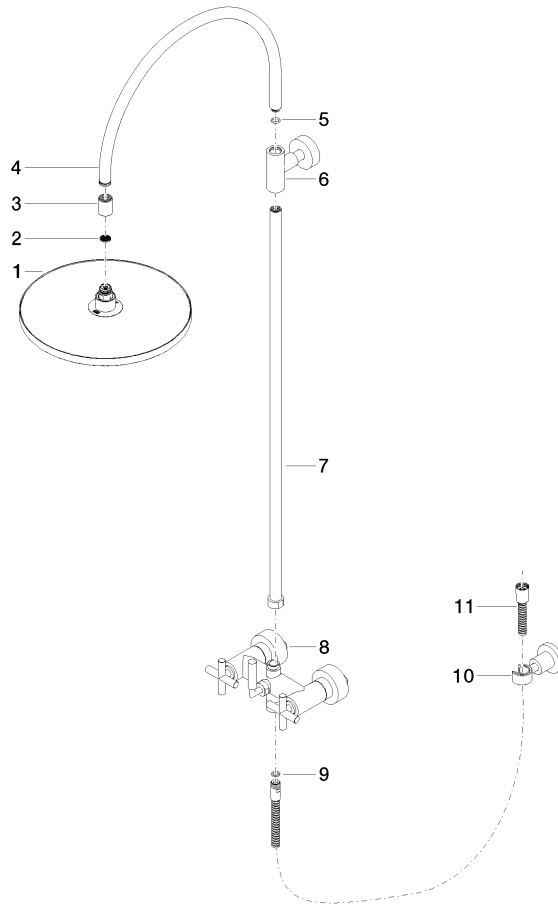

ST 050 308 4892

- shower with fixed riser projection 420mm
- Rain shower: PURE RAIN, max. flow rate 14 l/min (at 3 bar)
- Function from: 10 l/min
- rain shower Ø 300 mm
- rain shower with anti-scale system
- Hand shower: COMPACT RAIN, max. flow rate 15 l/min (at 3 bar)
- spray head Ø 100mm
- rotary diverter for fixed-riser shower/hand shower
- height of fittings up to rain shower (bottom edge) 850mm
- height of fittings up to top edge of elbow 1167mm
- rosette for shower holder Ø 55mm
- rosette for wall mounting Ø 57mm
- rosette for shower mixer Ø 65mm
- gauge 150 mm - 13 mm
- 1500 mm metal shower hose
- 1/2" connection
- Pipe diameter 20 mm

- shower with fixed riser projection 420mm
- overhead shower: rain flow
- rain shower Ø 300 mm
- rain shower with anti-scale system
- max. rainshower flow 14 l/min
- Function from: 10 l/min
- rotary diverter for fixed-riser shower/hand shower
- height of fittings up to rain shower (bottom edge) 850mm
- height of fittings up to top edge of elbow 1167mm
- rosette for shower holder Ø 55mm
- rosette for wall mounting Ø 57mm
- rosette for shower mixer Ø 65mm
- gauge 150 mm - 13 mm
- 1500 mm metal shower hose
- 1/2" connection
- Pipe diameter 20 mm
- quick clearing

TARA Showerpipe with shower mixer 300 mm - Chrome

TARA

ST 050 308 4892

ST 050 308 4892

Flow rate chart

Certificates

Belgaqua_24-004- LGA_38664.
27_8.

ST 050 308 4892

Spare parts list

No.	Item Number	Name	Quantity used	Delivery time
1	04 12 05 091 00-00	shower	1	10
2	09 23 01 039 90	sieve	1	2
3	09 24 03 177 20-00	adaptor	1	10
4	04 28 22 097 20-00	spout	1	10
5	90 14 10 011 00 90	seal	1	2
6	90 17 11 037 00-00	holder	1	10
7	90 28 22 096 00-00	pipe	1	10
8	04 17 10 020 01-00	fitting	1	10
9	90 14 20 026 00 90	seal	1	2
10	28 050 892-00	TARA Wall bracket - Chrome	1	10
11	28 304 970-00	Metal shower hose 1/2" x 3/8" x 1500 mm - Chrome	1	2