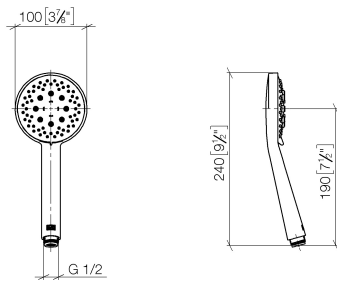

ST 050 308 4892

- shower with fixed riser projection 420mm
- Rain shower: PURE RAIN, max. flow rate 14 l/min (at 3 bar)
- Function from: 10 l/min
- rain shower Ø 300 mm
- rain shower with anti-scale system
- Hand shower: COMPACT RAIN, max. flow rate 15 l/min (at 3 bar)
- spray head Ø 100mm
- rotary diverter for fixed-riser shower/hand shower
- height of fittings up to rain shower (bottom edge) 850mm
- height of fittings up to top edge of elbow 1167mm
- rosette for shower holder Ø 55mm
- rosette for wall mounting Ø 57mm
- rosette for shower mixer Ø 65mm
- gauge 150 mm - 13 mm
- 1500 mm metal shower hose
- 1/2" connection
- Pipe diameter 20 mm

TARA Showerpipe with shower mixer 300 mm - Chrome

TARA

ST 050 308 4892

TARA Showerpipe with shower mixer 300 mm - Chrome

TARA

ST 050 308 4892

ST 050 308 4892

mm [inches]

Flow rate chart

Certificates

LGA_29984.

DVGW_DW-
6517DN0129.

WRAS_2210003.

Spare parts list

No.	Item Number	Name	Quantity used	Delivery time
1	09 23 01 039 90	sieve	1	2

ST 050 308 4892

- shower with fixed riser projection 420mm
- overhead shower: rain flow
- rain shower Ø 300 mm
- rain shower with anti-scale system
- max. rainshower flow 14 l/min
- Function from: 10 l/min
- rotary diverter for fixed-riser shower/hand shower
- height of fittings up to rain shower (bottom edge) 850mm
- height of fittings up to top edge of elbow 1167mm
- rosette for shower holder Ø 55mm
- rosette for wall mounting Ø 57mm
- rosette for shower mixer Ø 65mm
- gauge 150 mm - 13 mm
- 1500 mm metal shower hose
- 1/2" connection
- Pipe diameter 20 mm
- quick clearing