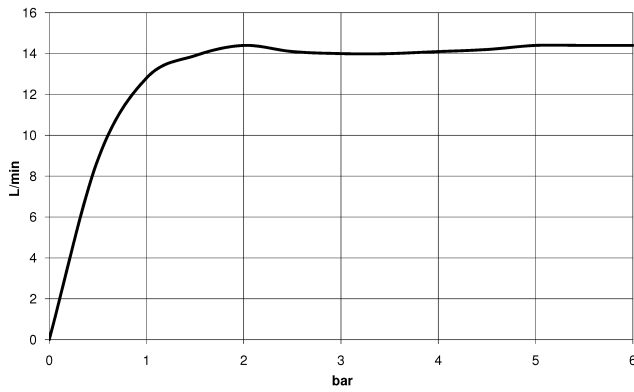

TARA Showerpipe with shower mixer 300 mm - Chrome

TARA

ST 050 308 4892

ST 050 308 4892

Flow rate chart

Certificates

Belgaqua_24-004- LGA_38664.
27_8.

ST 050 308 4892